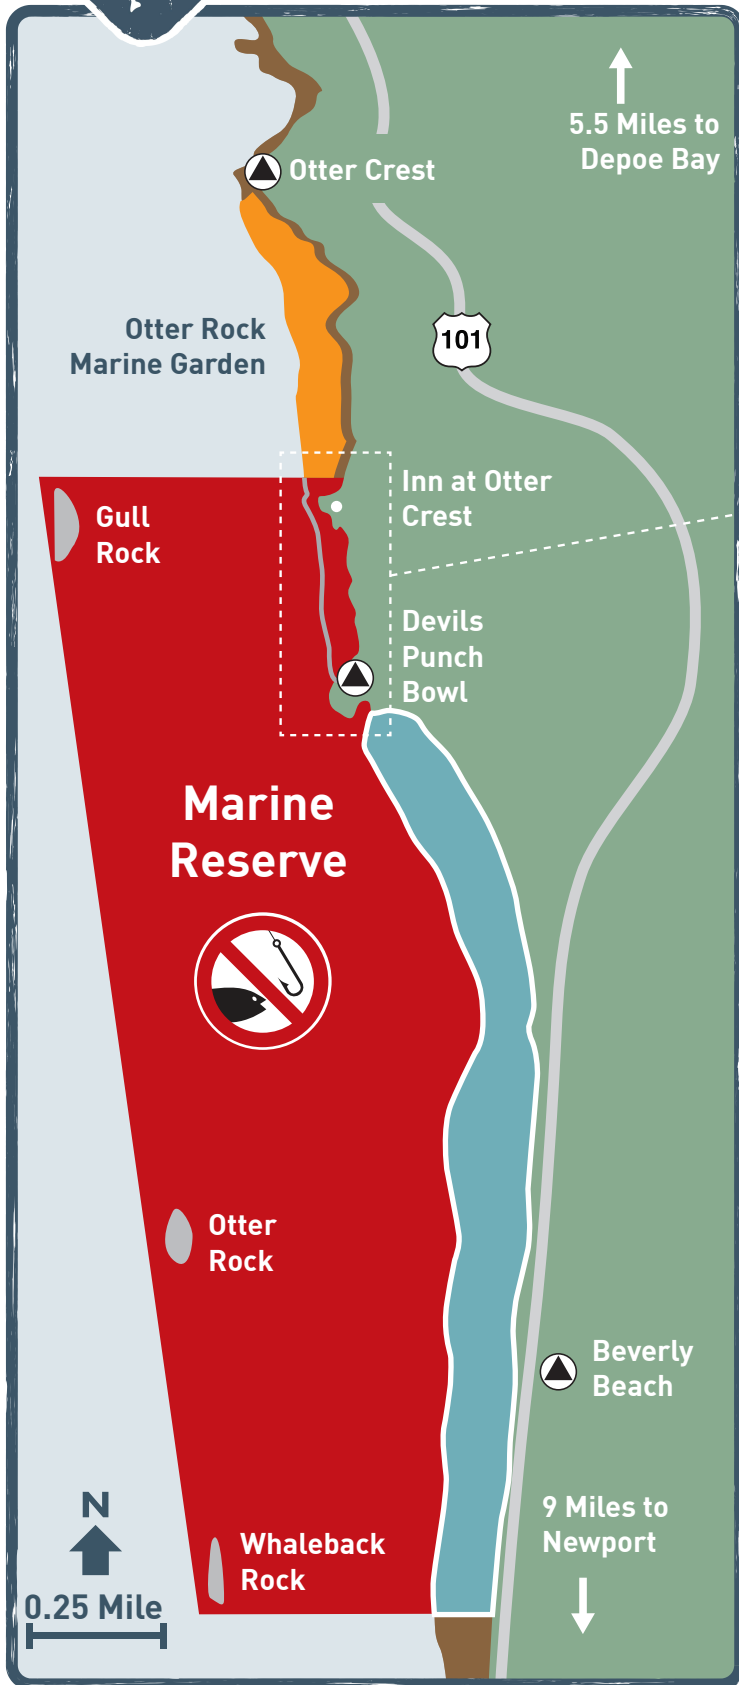

OTTER ROCK MARINE RESERVE

MARINE RESERVE

No take of animals or seaweeds. No deployment of fishing gear. Harvest above the low tide line is restricted along the rocky shores.

MARINE GARDEN

No take of animals or seaweeds, except ONE mussel may be taken at a time while fishing from shore outside of the Marine Reserve.